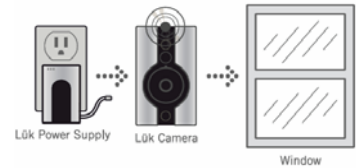

3: Position Luk Cameras

The choice is yours. Use the camera suction cup to attach the camera to a window – where your Luk Camera can look out the window or into the room. The desktop stand is handy for a desk, table, or bookshelf. And the wall mount allows you to position the camera almost anywhere else.